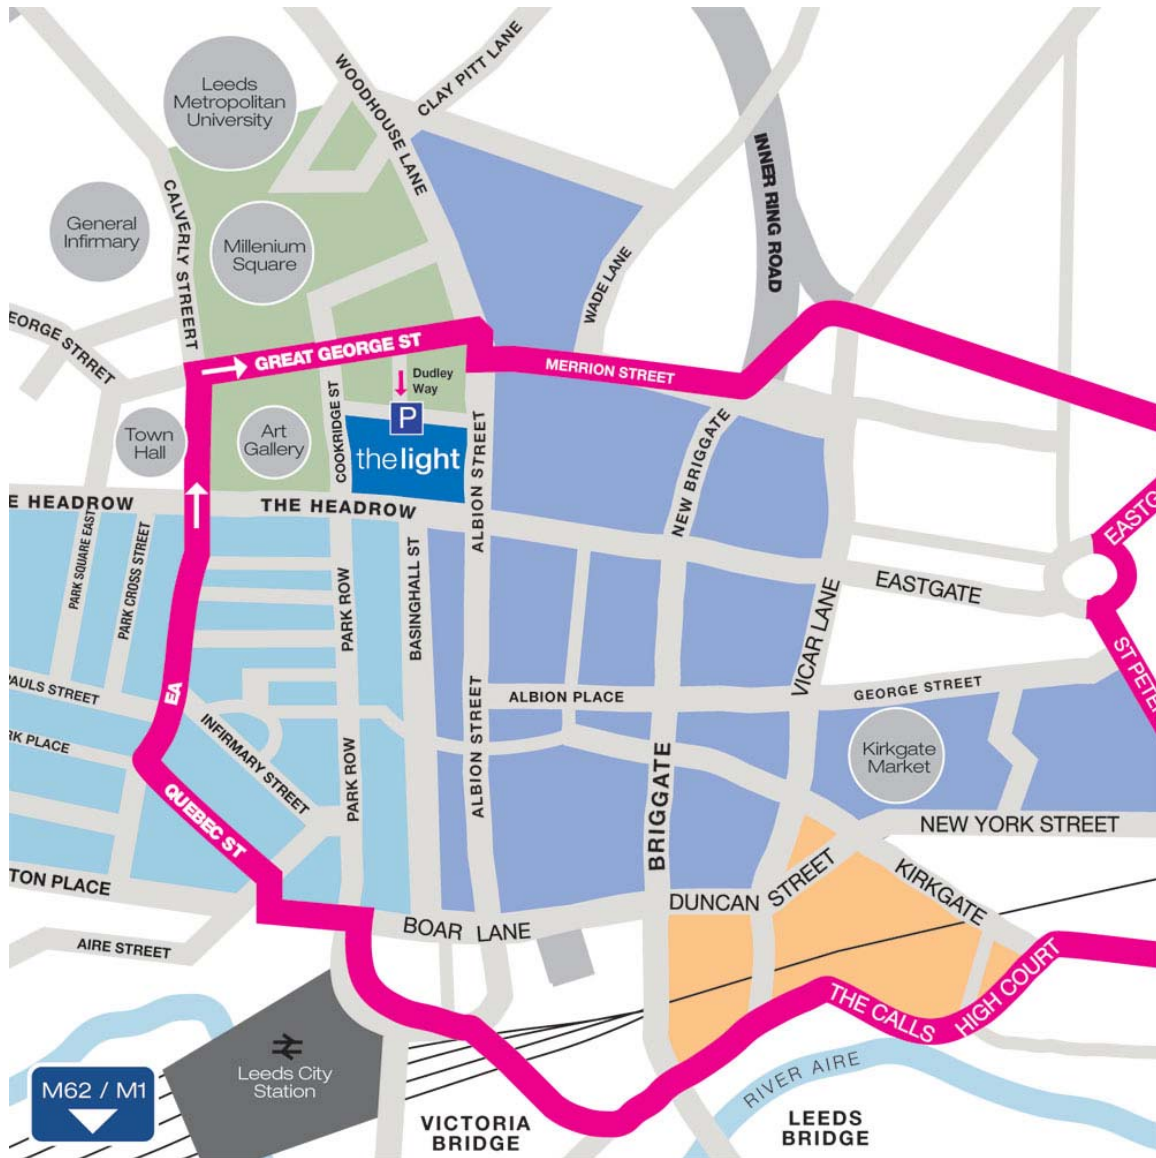

the light

The Light
The Headrow
Leeds
LS1 8TL

Telephone: 0113 218 2060
Fax: 0113 218 2070
Email: info@thelightleeds.co.uk

The Light is located in the heart of Leeds City Centre, just off the Headrow. Access to the car park via Dudley Way off Great George Street on the Leeds City Loop.